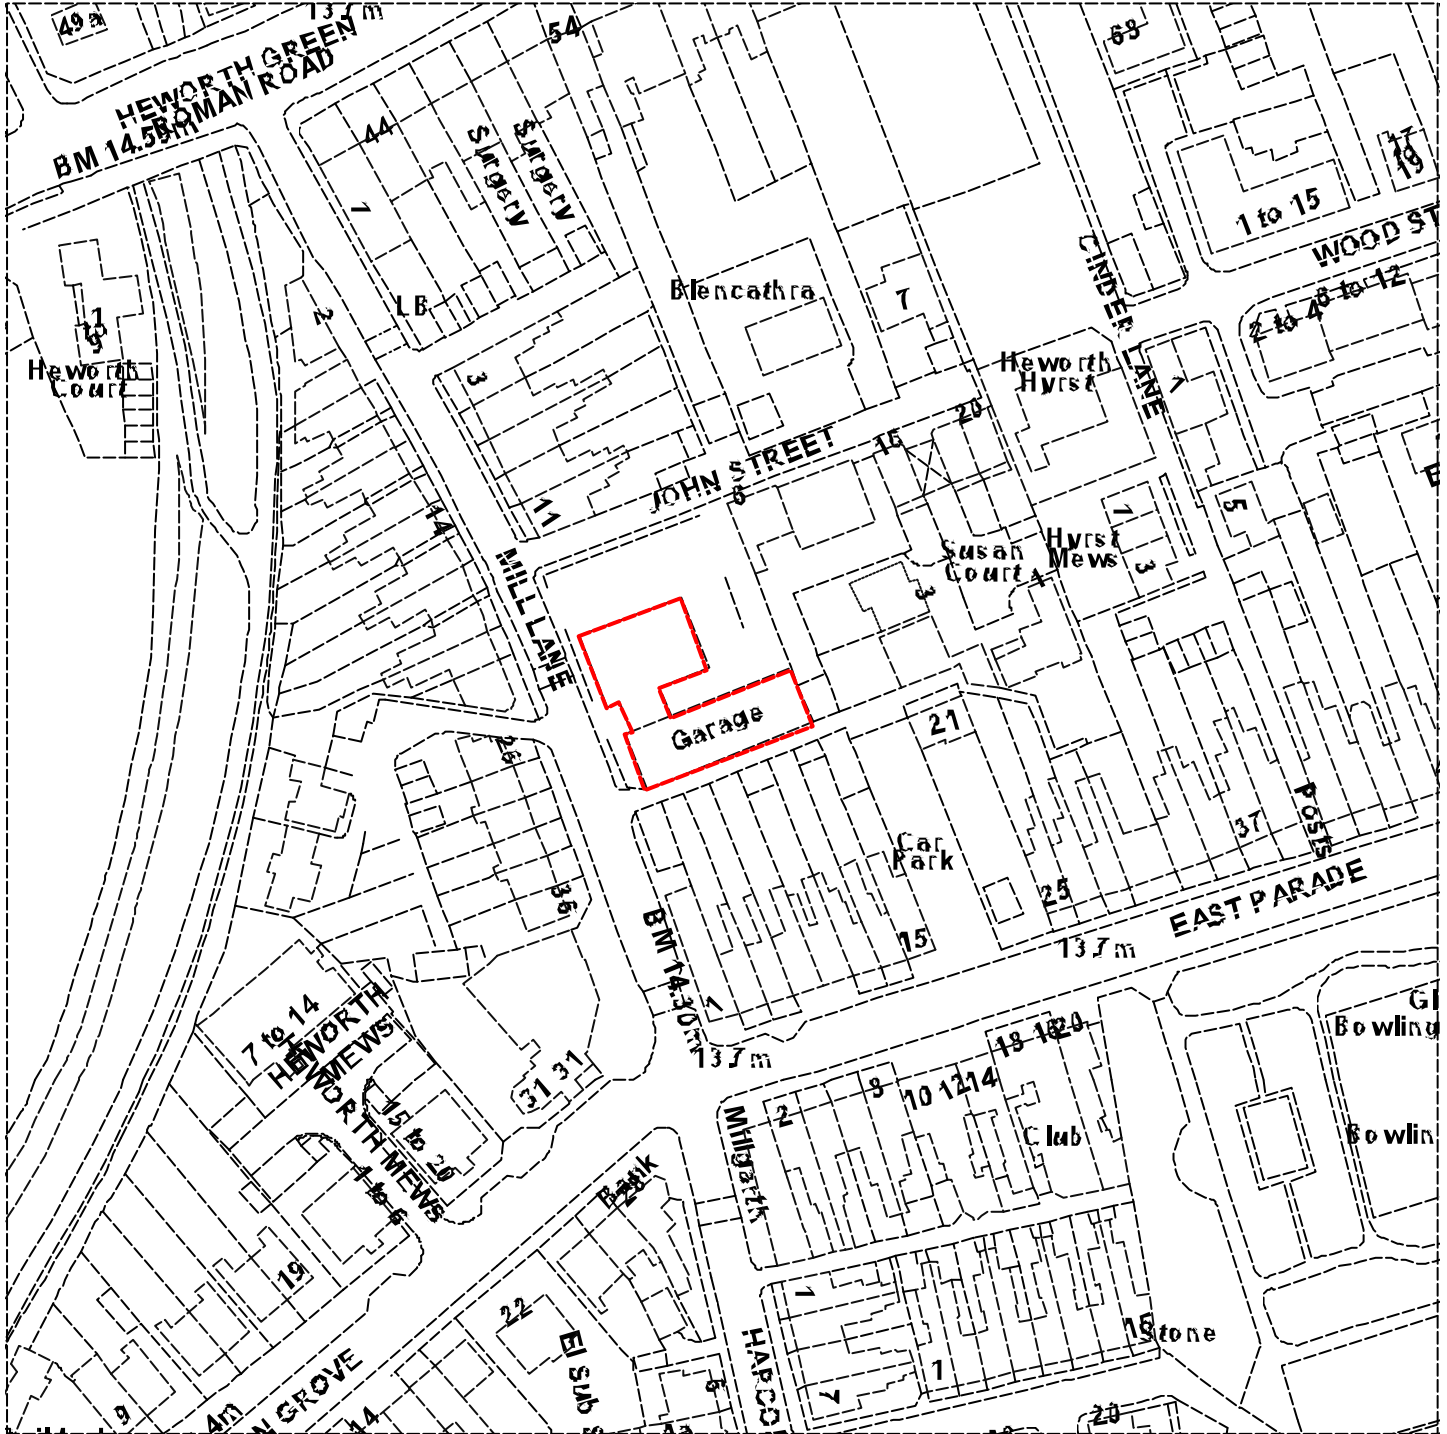

Application at Heworth Auto Point

Ref 07/00567/FUL

Scale : 1:1250

Reproduced from the Ordnance Survey map with the permission of the Controller of Her Majesty's Stationery Office © Crown Copyright 2000.

Unauthorised reproduction infringes Crown Copyright and may lead to prosecution or civil proceedings.